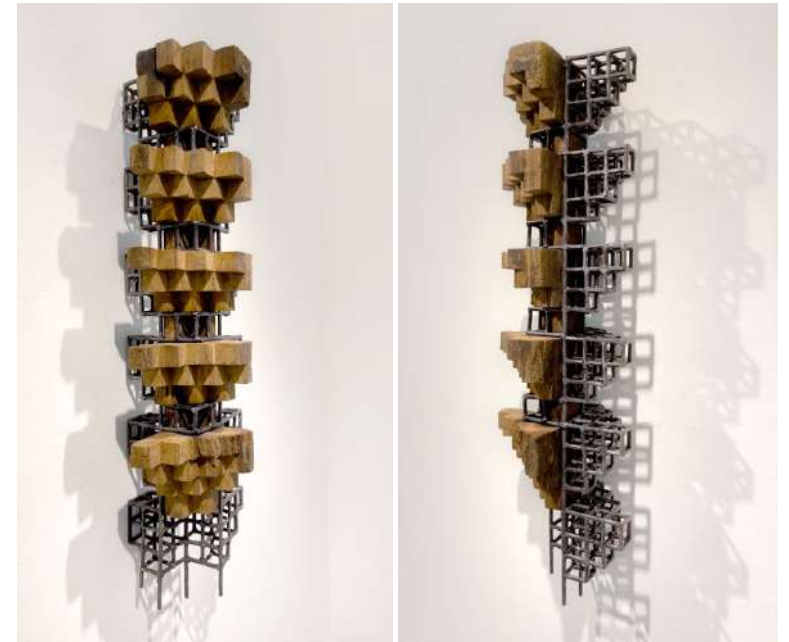

Nazhan Fikri
Denai - denai
Mixed media on canvas
168 x 152 cm
2021

Detail view

Nazhan Fikri
Kelam Malam
Mixed media on canvas
183 x 152 cm
2021

Detail view

Nazhan Fikri
Lalang Senja
Mixed media on canvas
168 x 152 cm
2021

TAKSU

Side views

Zulkifli Lee

Sekutu

Mild steel and Merbau wood

100 x 32 x 26 cm

2021

TAKSU